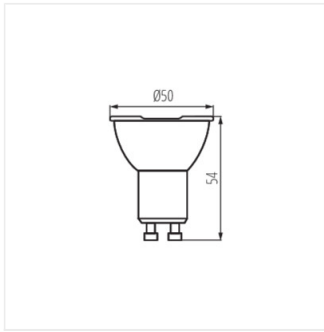

iQ LED

Kanlux

IQ-LED GU10

Lampadina led

IQ-LED GU10 5W