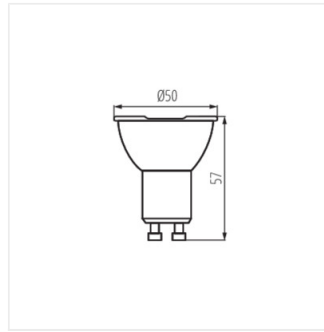

IQ-LED GU10 7W